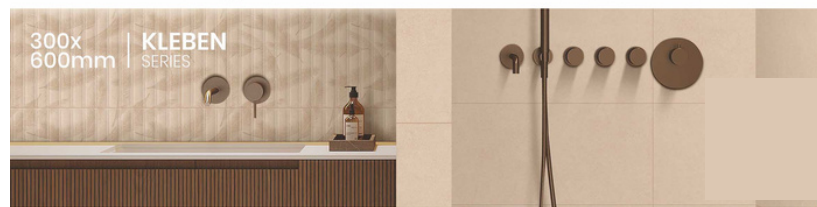

Berlin Bianco