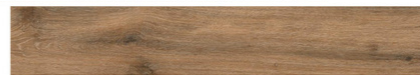

200 x 1200

BRAZILIAN WHITE

200 x 1200

BRAZILIAN ALMOND

200 x 1200

CONCORDE
CANTY & LOUNGE

BRAZILIAN MARRON

200 x 1200

BRAZILIAN CAFE

200 x 1200

BRAZILIAN NOCE

200 x 1200

BRAZILIAN MOKA

200 x 1200

BRAZILIAN NATURAL

200 x 1200