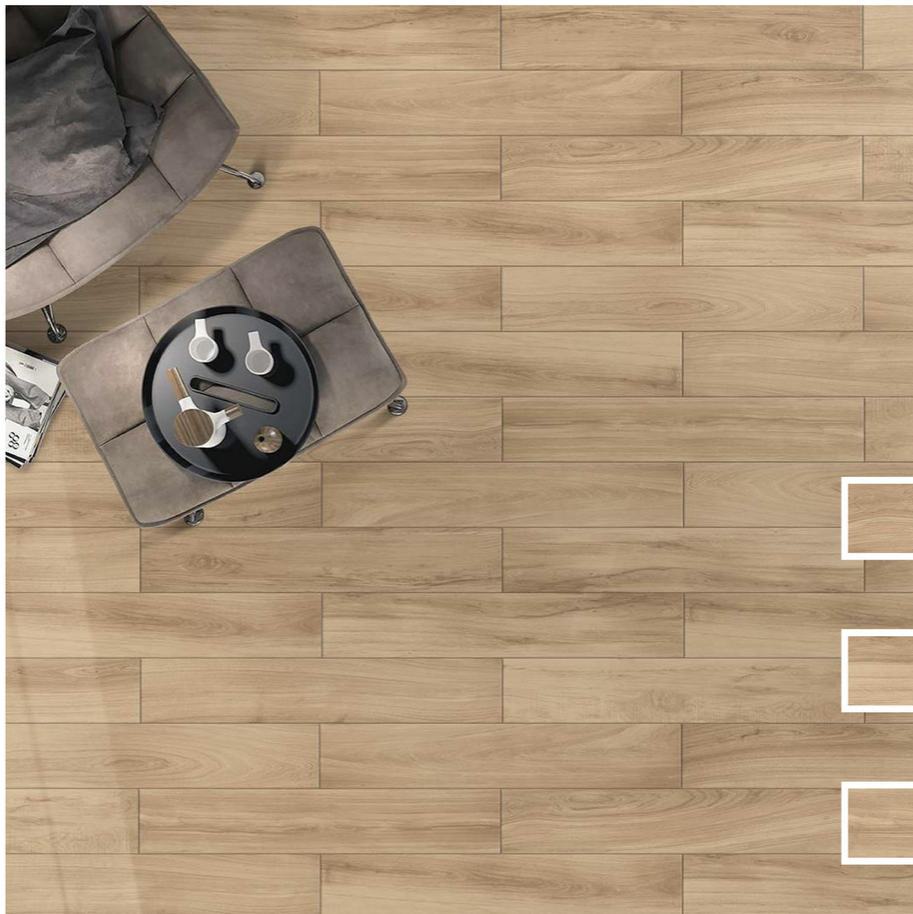

200 x 1200

BRAZILIAN WHITE

200 x 1200

BRAZILIAN ALMOND

200 x 1200

CONCORDE
CANTY & LOUNGE

BRAZILIAN MARRON

200 x 1200