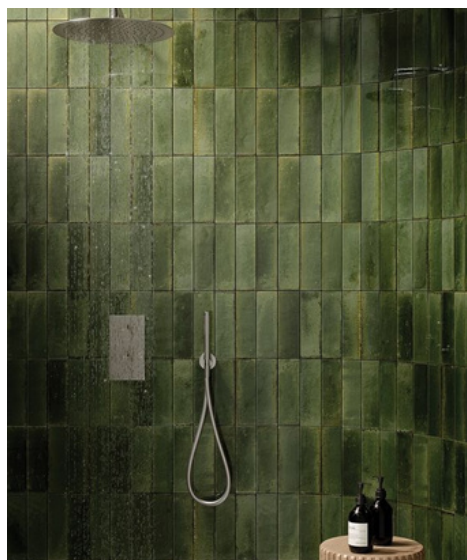

HANDMADE TILES

CONSORTIUM

BESPOKE

DESIGNS & COLOURS

FISHSCALE

Bringing life to spaces with handmade

Extremely resistant to impacts, abrasion and frost, ideal for floors and walls, inside or outside a home or for decorating surfaces and volumes.