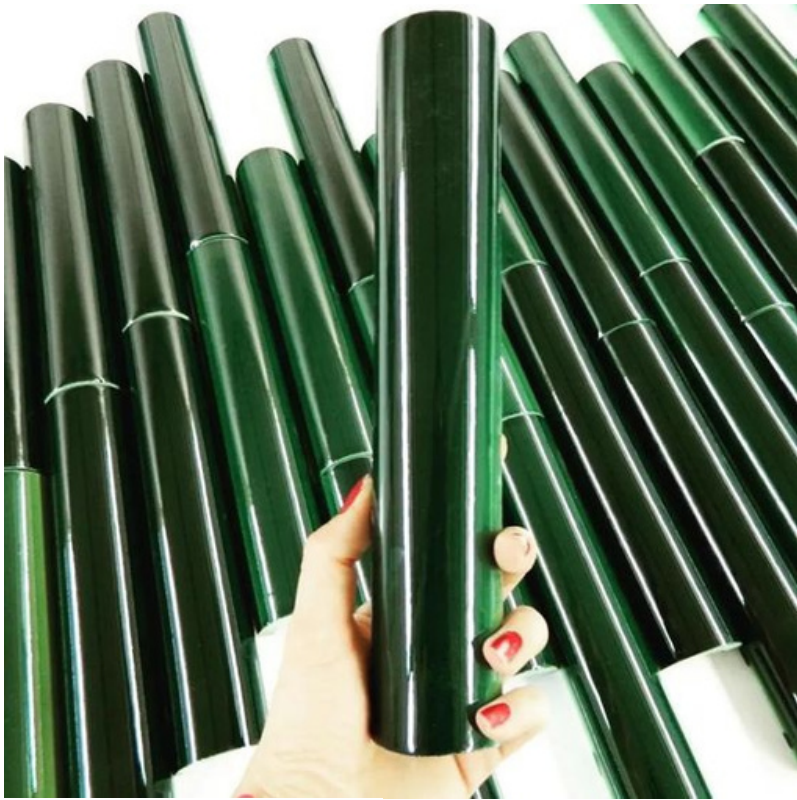

Pattern

TRAPEZOID

Size

| 0.90x8x2.87 inch | 2.5x20x7.3 cm |

| 25x200x73 mm |

Surface

GLOSSY, MATT & METALIC

FLUTED TILES