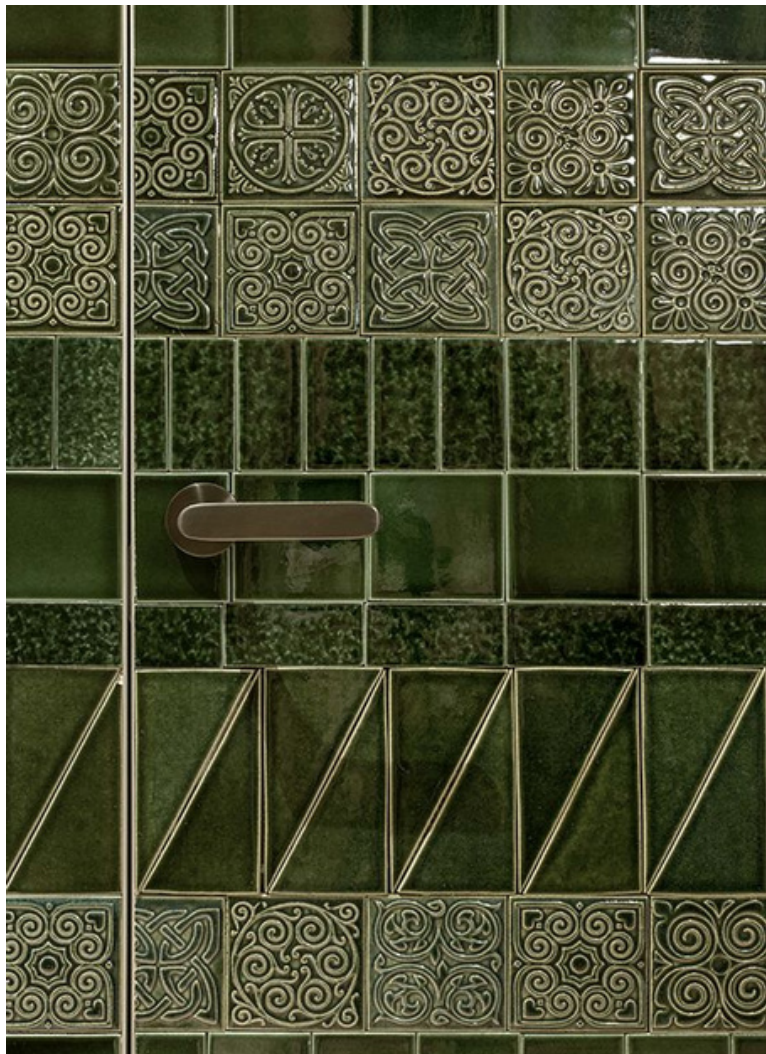

HANDMADE TILES

CONSORTIUM

BESPOKE

DESIGNS & COLOURS

FISHSCALE

Bringing life to spaces with handmade

Extremely resistant to impacts, abrasion and frost, ideal for floors and walls, inside or outside a home or for decorating surfaces and volumes.