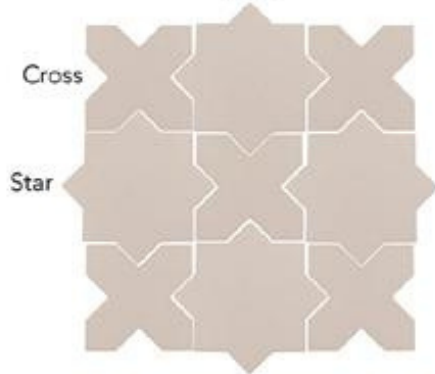

# Porto

120x120 mm  
168x168 mm

WALL & FLOOR TILE  
(2mm spacer compulsory)

Oxford Grey

PORTO  
120x120 mm Cross  
168x168 mm Star

Pickle Green

Taupe

Warm Sienna