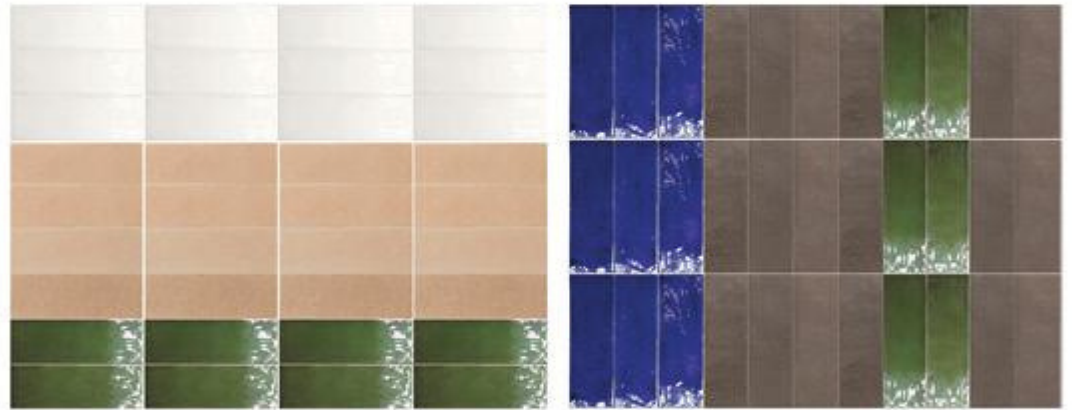

WALL & FLOOR TILE (2mm spacer compulsory)