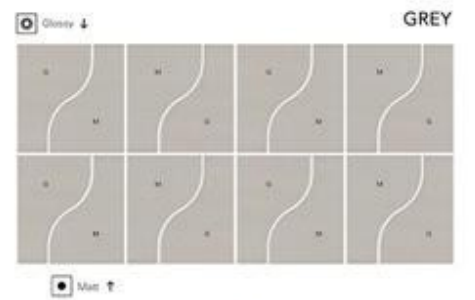

Curve

83x120 mm