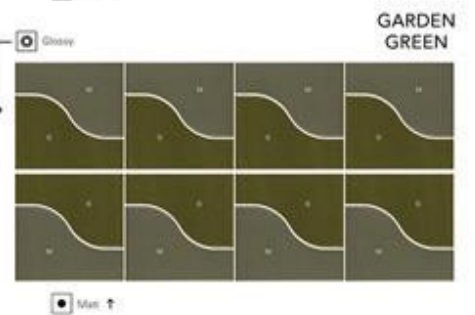

Curve

83x120 mm