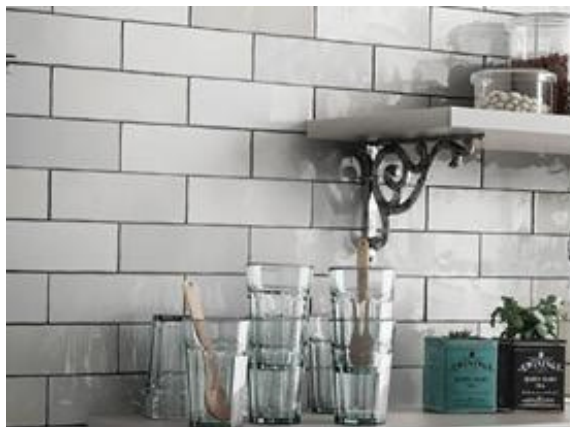

COLONIAL BLUE

Artisan

65x200 mm