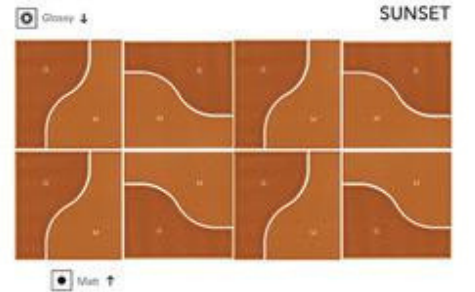

Curve

83x120 mm