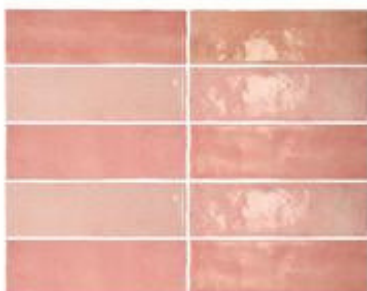

# Artisan

65x200 mm

WHITE

COLONIAL BLUE

MOSS GREEN

ROSE MALLOW

BURGUNDY