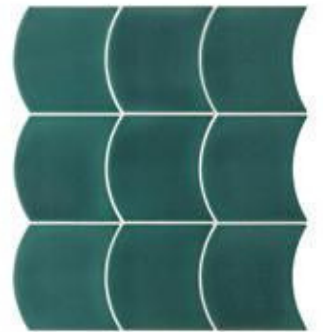

# Wave

120x120 mm

WHITE

PRIMEROSE PINK

OLD CREAM

MOODY BLUE

TEAL GRASSY

BLUE REEF