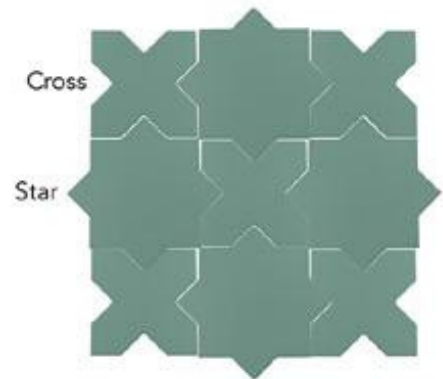

# Porto

120x120 mm  
168x168 mm

WALL & FLOOR TILE  
(2mm spacer compulsory)

Oxford Grey

PORTO  
120x120 mm Cross  
168x168 mm Star

Pickle Green

Taupe

Warm Sienna