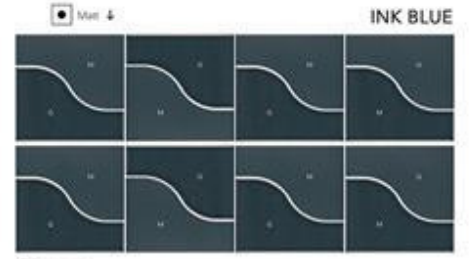

Curve

83x120 mm