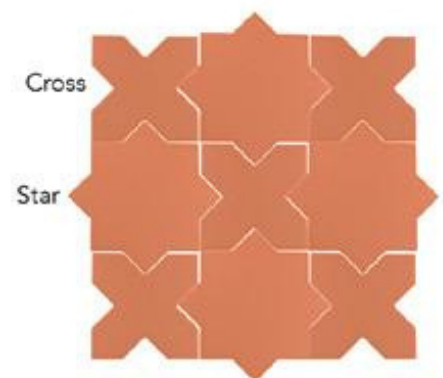

# Porto

120x120 mm  
168x168 mm

WALL & FLOOR TILE  
(2mm spacer compulsory)

Oxford Grey

PORTO  
120x120 mm Cross  
168x168 mm Star

Pickle Green

Taupe

Warm Sienna