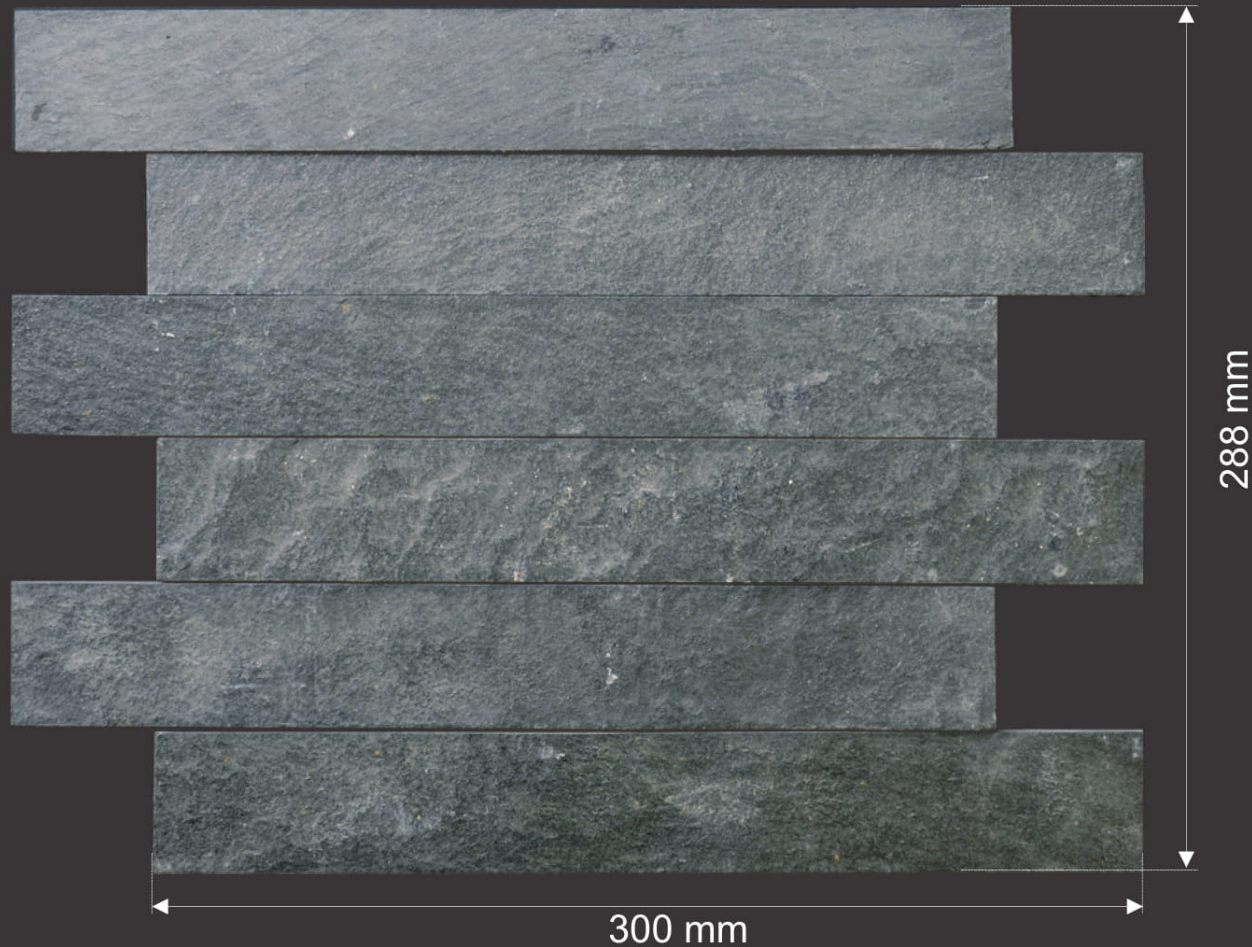

Product Description: Walling Series Himachal Black

Product Code: WP1 HB

Size: 300 x 288 x 11mm

Surface Finish: Natural

Pcs per Box: 11

Quantity per Box: 1.0 sqm.

Available Colours:

Himachal Black

Himachal White

Quartzite Silver Grey

Quartzite Copper