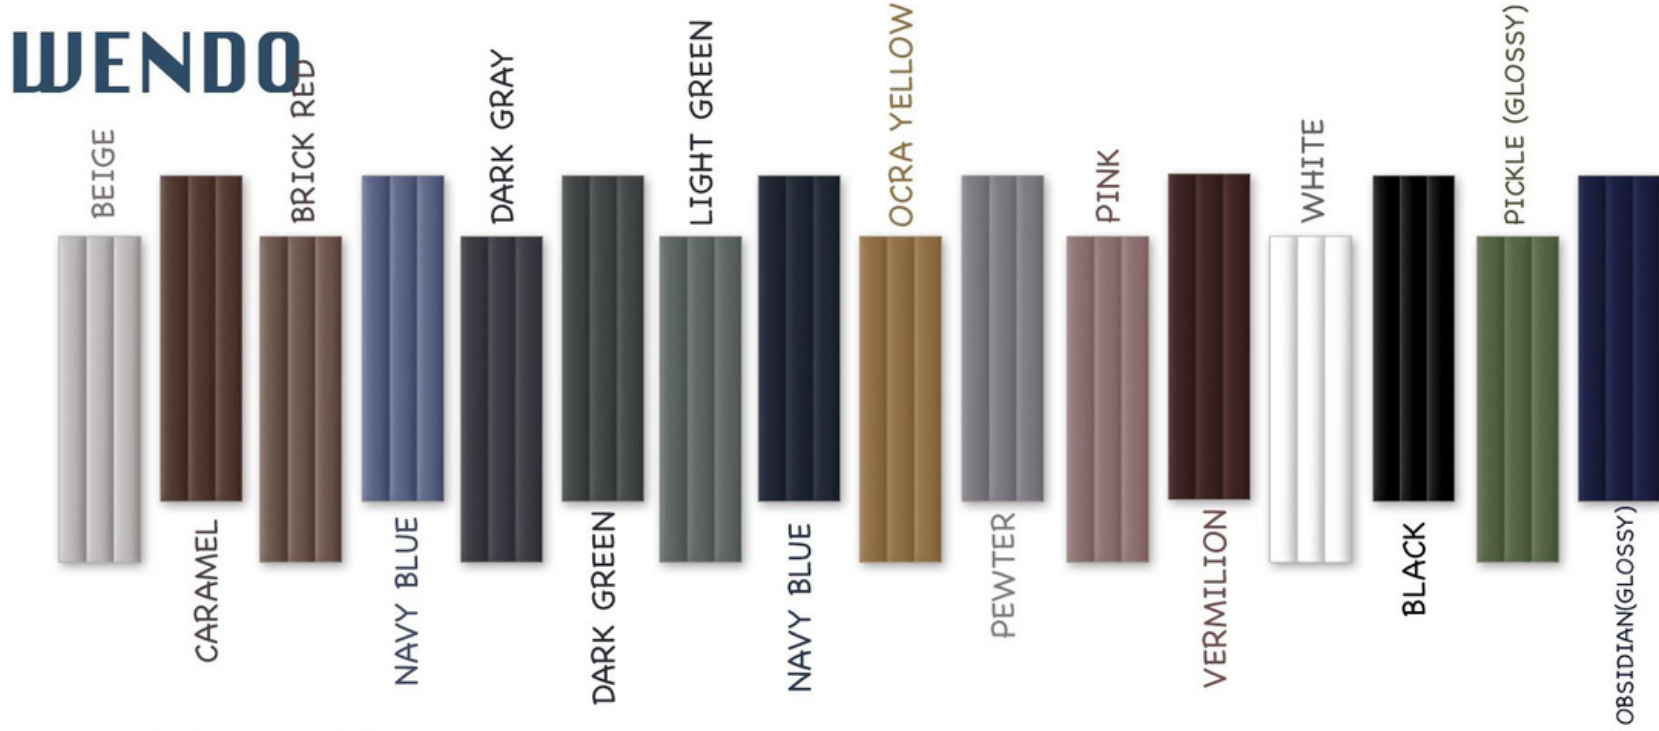

300X75 MM

Ceramic flutes

BLOOMING COLORS...