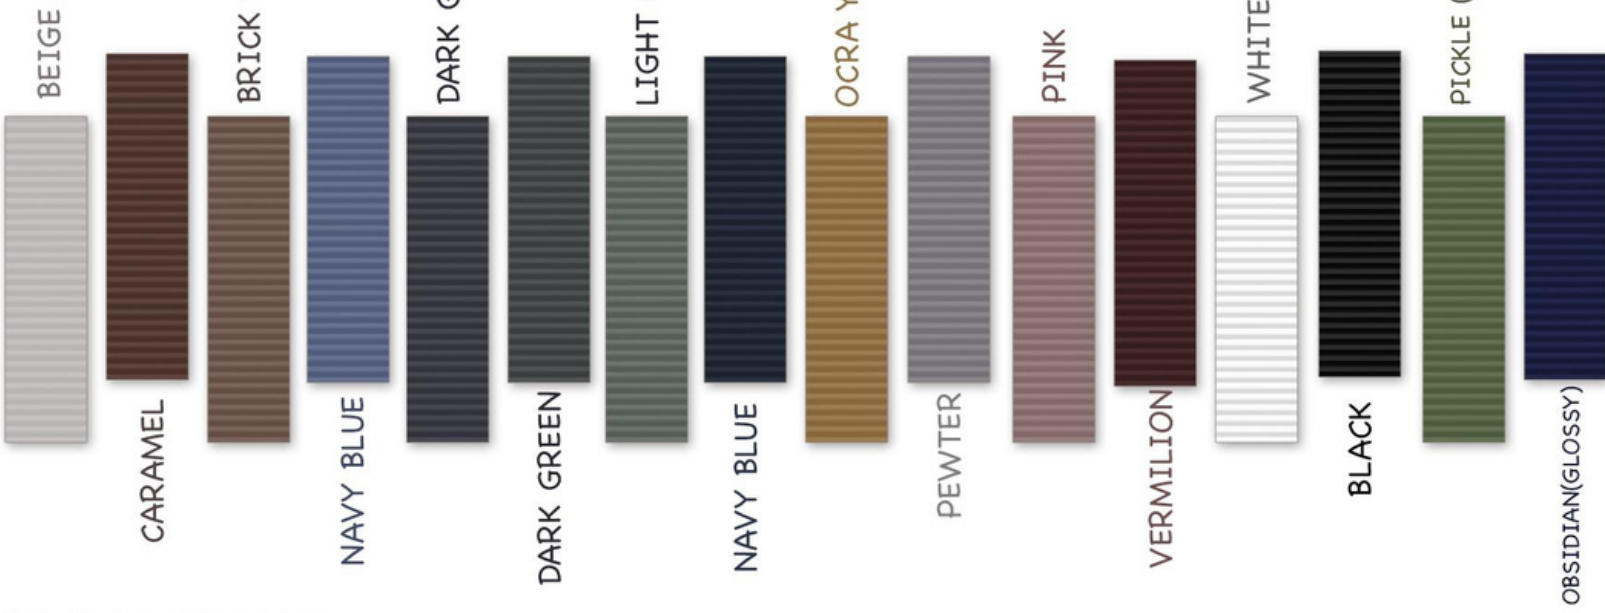

ceramic flutes

300X75 MM

BLOOMING COLORS...

RIBBED