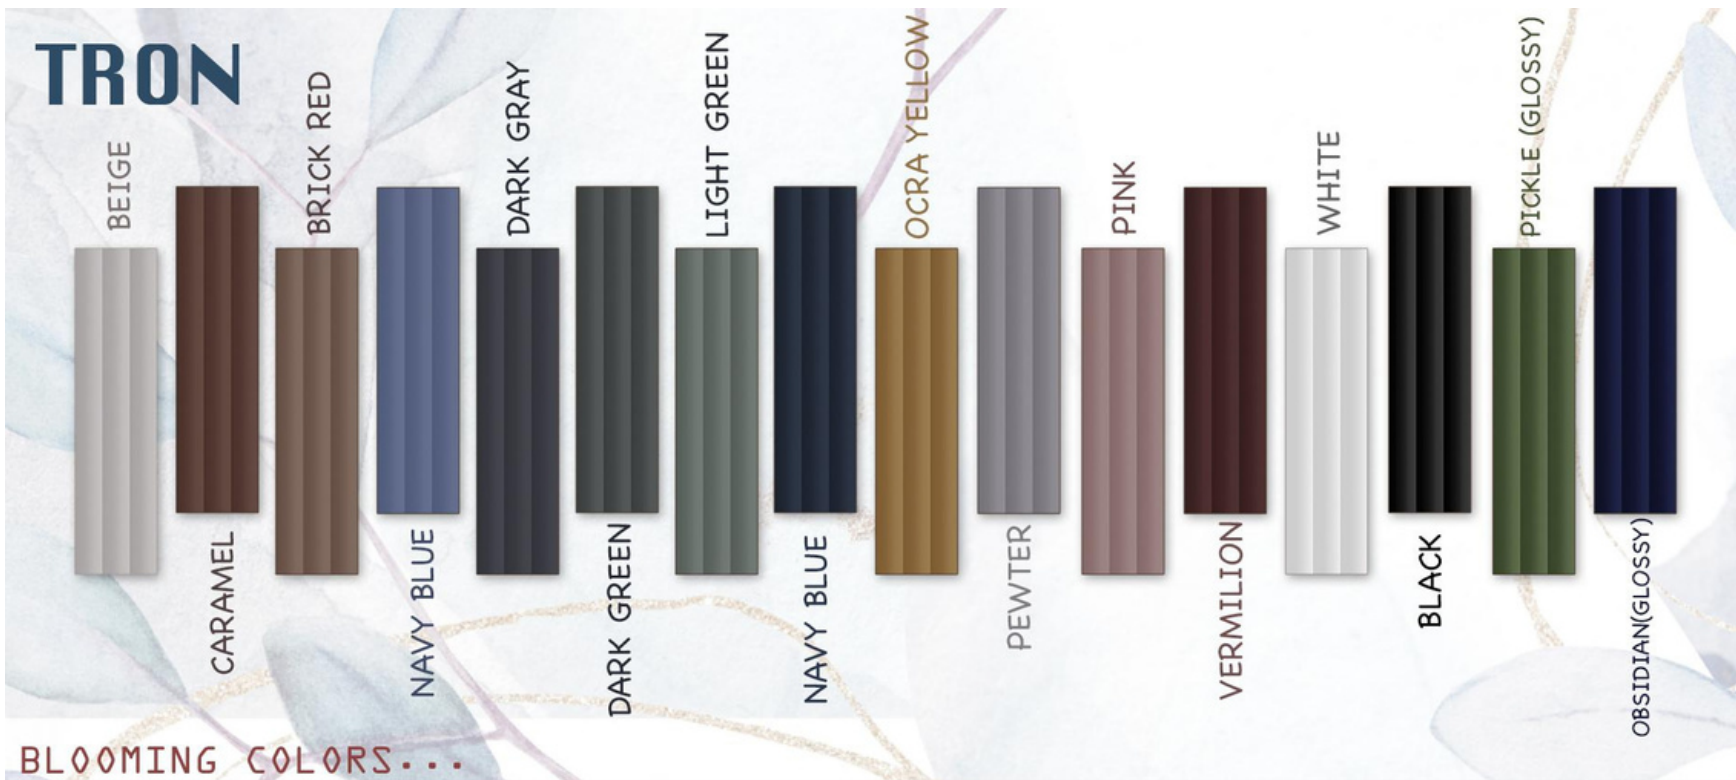

300X75 MM

Ceramic flutes